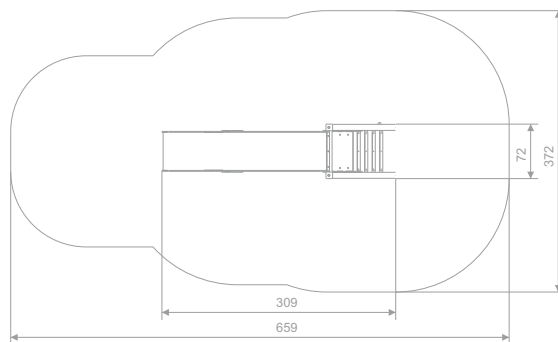

SLIDING

SOCIALIZING

CLIMBING

INFORMATION ABOUT THE PRODUCT

Dimensions	72 x 309 cm
Safety zone	372 x 659 cm
Safety zone area	20,2 m ²
Overall height	232 cm
Free fall height	150 cm
Amount of users	3
Product complies with EN 1176-1:2017-12	YES
Availability of spare parts	YES
Age range	3-12

According to EN 1176-1:2017-12 norm, the product requires applying a safety surface according to the product's free fall height.

00702

SCALE 1:100

MATERIALS:

PLATES OF THE WALLS MADE OF 12 MM HDPE IN THE HIGHEST QUALITY

ANTI-SLIP HEXA 18 MM H PLATFORM PLATE SERIES: SMART

SOLID CONSTRUCTION MADE OF BLACK STEEL, CLEANED THE SANDBLASTING PROCESS

SLIDES MADE OF STAINLESS STEEL AISI 304, SIDE PANELS MADE OF HDPE POLYETHYLENE