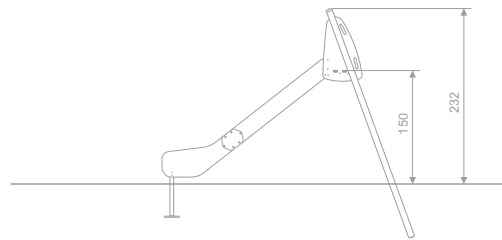

SLIDING

SOCIALIZING

CLIMBING

INFORMATION ABOUT THE PRODUCT

Dimensions	72 x 309 cm
Safety zone	372 x 659 cm
Safety zone area	20,2 m ²
Overall height	232 cm
Free fall height	150 cm
Amount of users	3
Product complies with EN 1176-1:2017-12	YES
Availability of spare parts	YES
Age range	3-12

According to EN 1176-1:2017-12 norm, the product requires applying a safety surface according to the product's free fall height.

00702

SCALE 1:100

MATERIALS:

PLATES OF THE WALLS MADE OF 12 MM HDPE IN THE HIGHEST QUALITY

ANTI-SLIP HEXA 18 MM H PLATFORM PLATE SERIES: SMART

SOLID CONSTRUCTION MADE OF BLACK STEEL, CLEANED THE SANDBLASTING PROCESS

SLIDES MADE OF STAINLESS STEEL AISI 304, SIDE PANELS MADE OF HDPE POLYETHYLENE